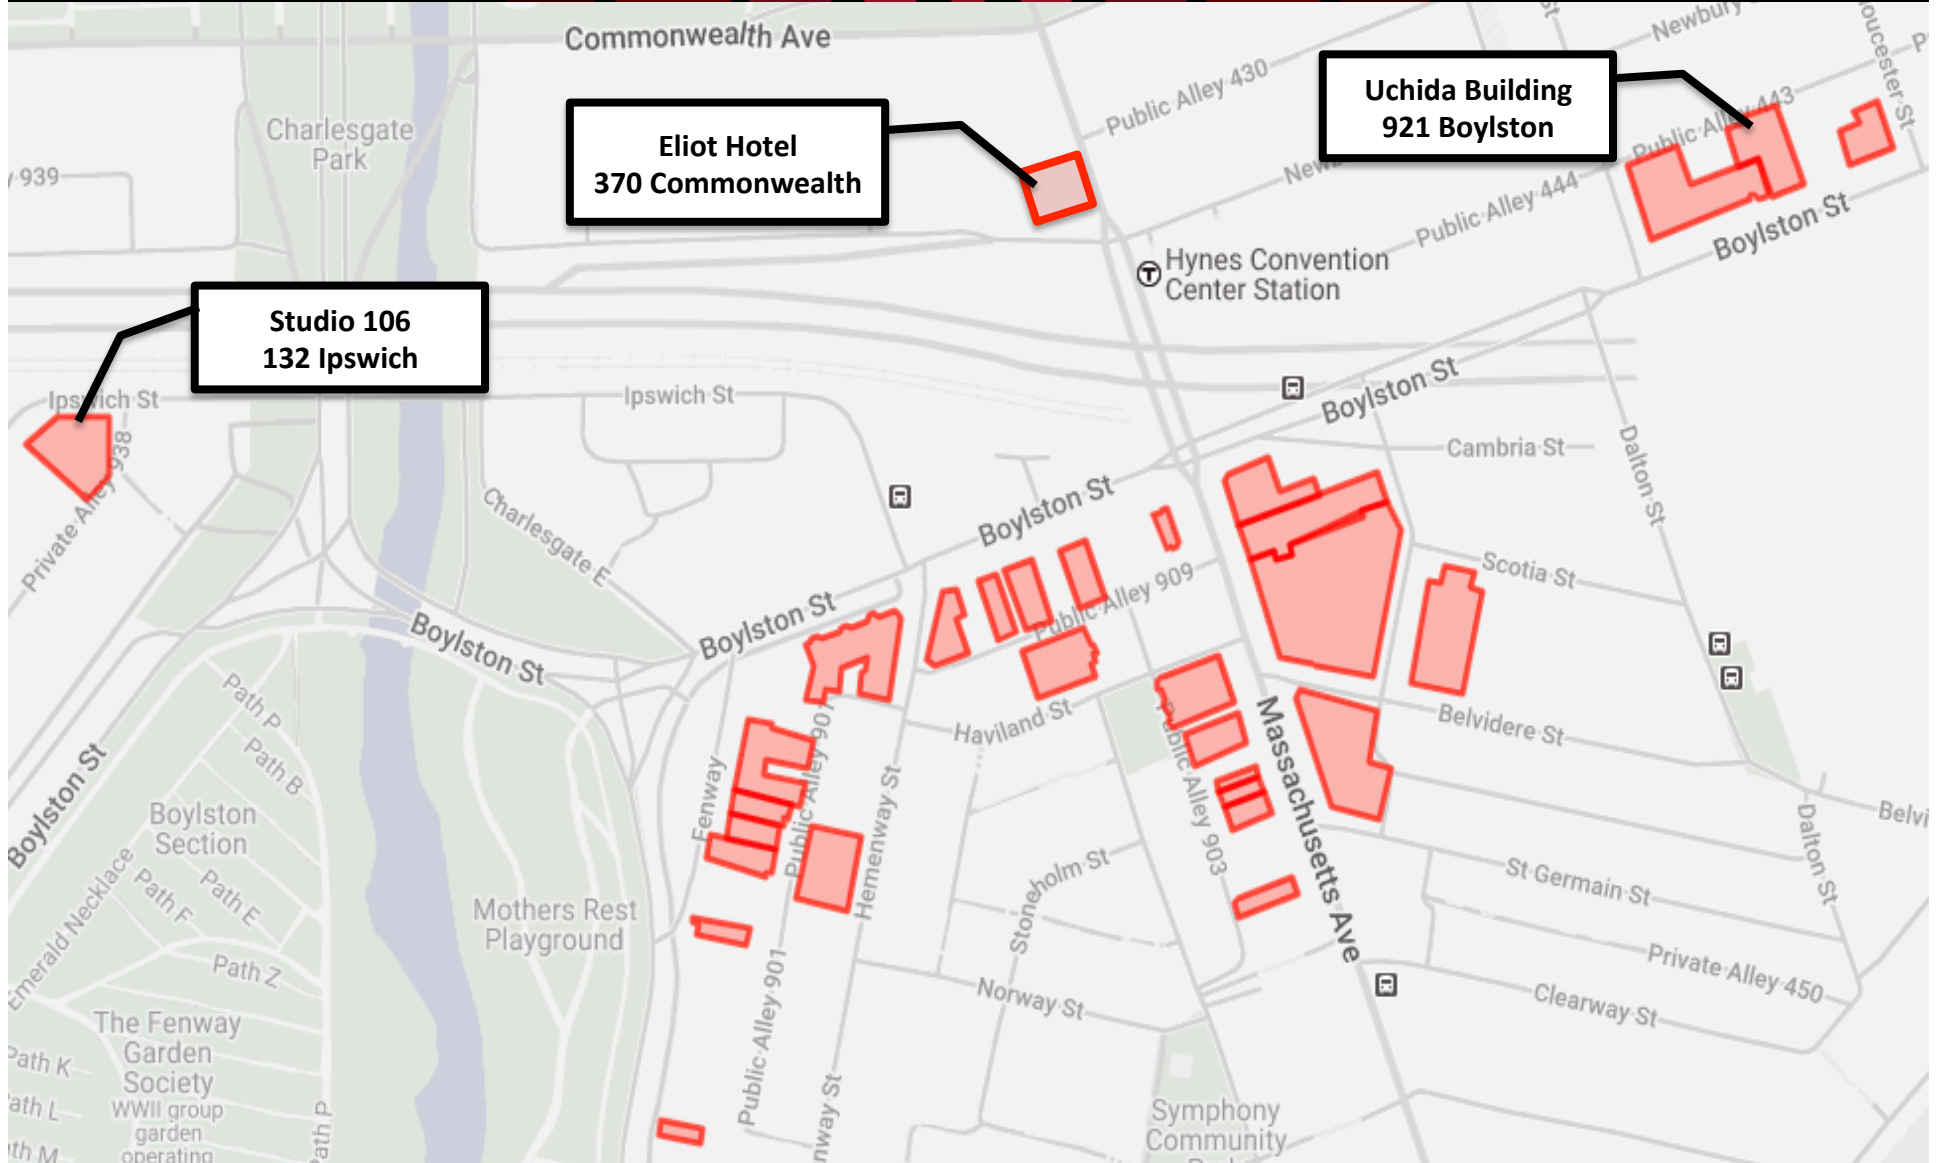

@Berklee

SPlice

festival

November 2-4

2023

Studio 106
132 Ipswich

Eliot Hotel
370 Commonwealth

Uchida Building
921 Boylston